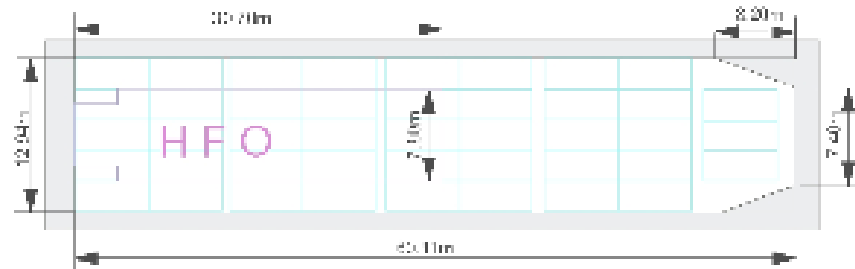

All above details are given in good faith but without guarantee. This description may not be used as basis for time charter parties or booking notes. If you like to receive further information please contact our sales team at

www.crossocean.org