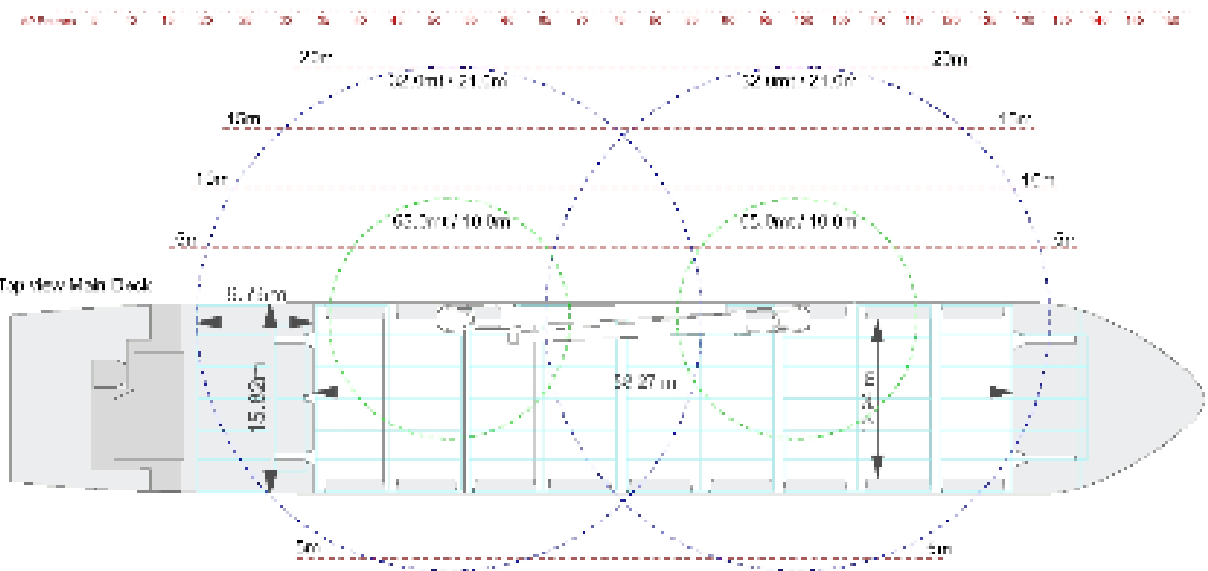

All above details are given in good faith but without guarantee. This description may not be used as basis for time charter parties or booking notes. If you like to receive further information please contact our sales team at

www.crossocean.org