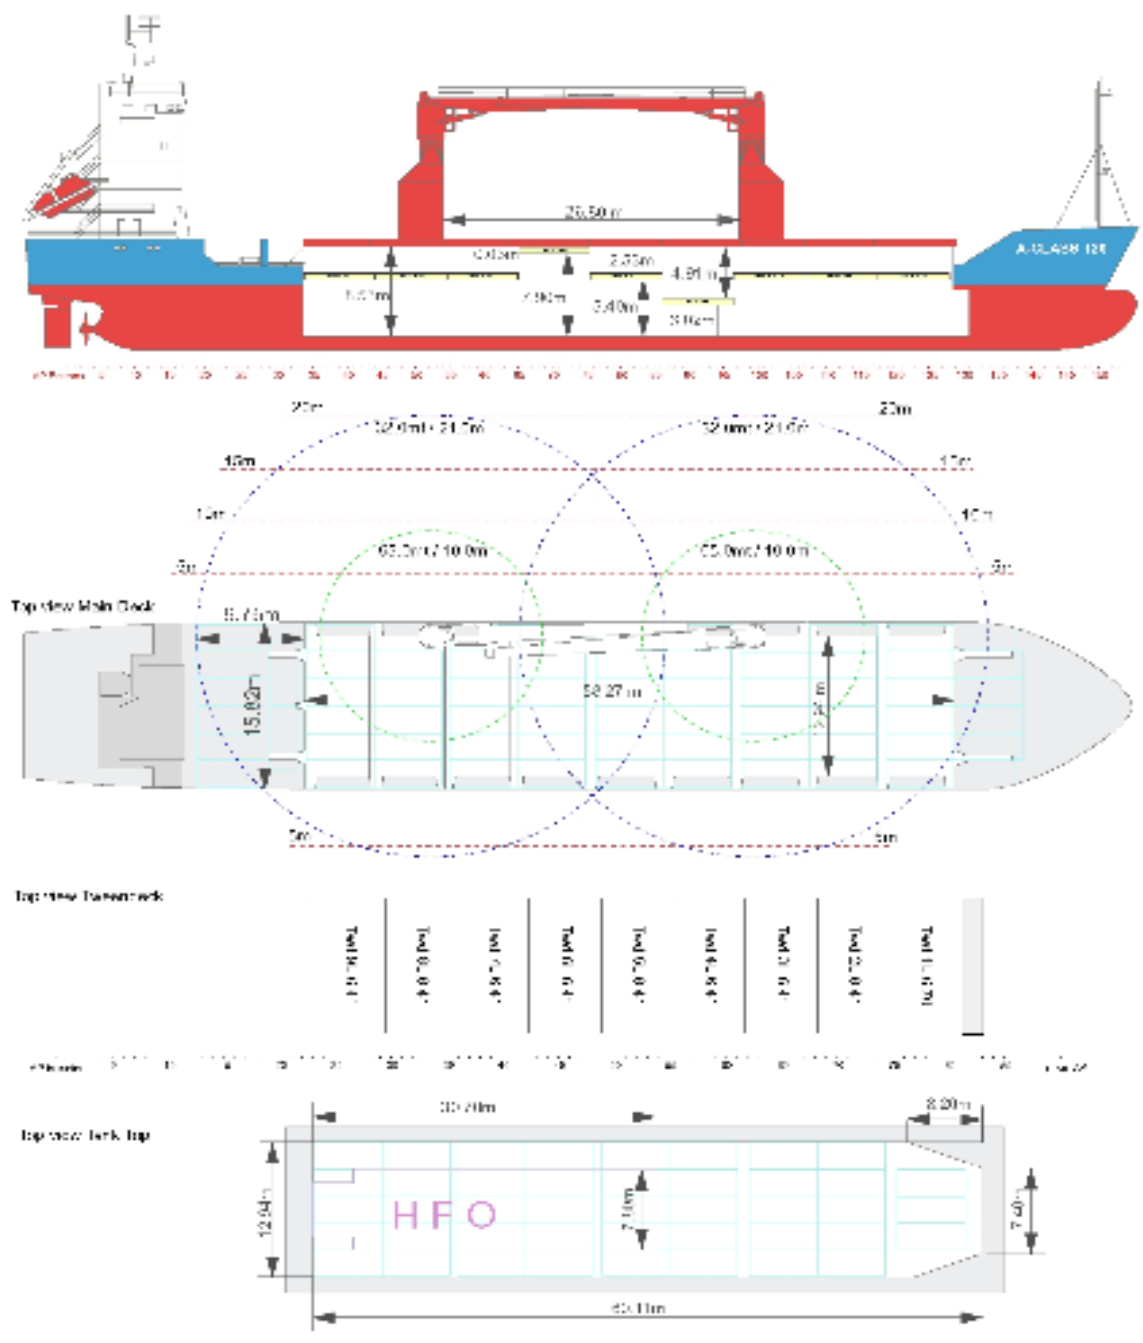

All above details are given in good faith but without guarantee. This description may not be used as basis for time charter parties or booking notes. If you like to receive further information please contact our sales team at

www.crossocean.org